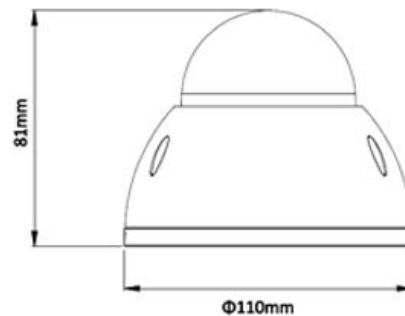

CP-UNC-VD40L3-D

4 MP Full HD WDR IR Vandal Dome Camera - 30Mtr.

Main Features

- 1/3" 4Megapixel PS CMOS Image Sensor
- 20fps@4MP, 25/30fps@3MP
- H.264 and MJPEG dual-stream encoding
- WDR(120dB), Day/Night(ICR), 3DNR, AWB, AGC, BLC
- 3.6mm fixed lens (2.8mm, 6mm optional)
- IR Range of 30 Mtrs, IP67, PoE
- Mobile Software: iCMOB, gCMOB, wCMOB
- CMS Software: KVMS Pro, vOptimus Pro

CP- UNC-VD40L3-D

4 MP Full HD WDR IR Vandal Dome Camera - 30Mtr.

Feature

Image Sensor
Minimum Illumination
Shutter Speed
White Balance
Gain Control(AGC)
Lens
S/N Ratio
Video Compression
Back Light Compensation
Video Streaming
Resolution
Privacy Mask
ICR
Protocol
Smart Detection
Ethernet
User Account
IR
Smart Phone
Operating Temperature
Power Source
Power Consumption
Weatherproof Standard
Regulatory
Dimension
Weight

Specification

1/3" 4Megapixel progressive scan CMOS
0.01Lux/F2.1(Color), 0Lux/F2.1(IR on)
Auto/Manual, 1/3(4)~1/10000s
Auto/Manual
Auto/Manual
3.6mm(2.8mm, 6mm optional)
More than 50dB
N/A
BLC / HLC / WDR(120dB)
Main Stream: 4M(1~20fps)/3M(1~25/30fps), Extra Stream: D1/CIF(1 ~ 25/30fps), Third Stream: 720P(1-5/8fps) (WDR on), 720P(1-18/2fps) (WDR off)
4M(2560× 1440)/3M(2304× 1296)/1080P(1920× 1080)/720P(1280×720)/D1(704× 576/704× 480) /CIF(352× 288/352× 240)
Up to 4 areas
Auto(ICR)/Color/B/W
IPv4/IPv6, HTTP, HTTPS, SSL, TCP/IP, UDP, UPnP, ICMP, IGMP, SNMP,RTSP, RTP, SMTP, NTP, DHCP, DNS, PPPoE, DDNS, FTP, IP Filter, QoS,Bonjour, ONVIF, PSIA, CGI
Tripwire, Intrusion, Scene Change, Face detect
RJ-45 (10/100Base-T)
20 Users
IR Range of 30 Mtr.
iPhone, iPad, Android, Windows Phone
-40°C~+60°C, Less than 95% RH
DC12V, PoE (802.3af)
Max 4W
IP67
CE, FCC, RoHS & UL
Φ110mm× 81mm
0.33Kg(with package 0.47Kg)